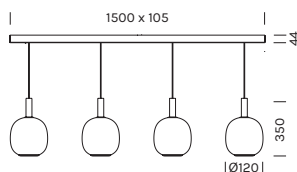

INDOOR - SUSPENSION

ASTRELLE GLOBAL

- alluminio, vetro soffiato a bocca
- colore cavo: nero

- aluminum, mouthblown glass
- cable color: black

Con rosone e driver

With canopy and driver

	M 2700K	W 3000K
Power	↑ 6.0W ↓ 9.7W	↑ 6.0W ↓ 9.7W
Nominal lumen	↑ 714.0lm ↓ 1401.0lm	↑ 724.0lm ↓ 1475.0lm
Beam angle	↑ diffused ↓ 150°	↑ diffused ↓ 150°
CRI	>90	>90
Supply	220-240V	220-240V

Item	Temperature	Canopy	Body	Glass
3021	M	-FS		-ANE 
	W			

... composed by
RS04/03 (1Pz)
3025 (1Pz)

Con rosone scorrevole e driver

With sliding canopy and driver

	M 2700K	W 3000K
Power	↑ 24.0W ↓ 38.8W	↑ 24.0W ↓ 38.8W
Nominal lumen	↑ 2856.0lm ↓ 5604.0lm	↑ 2896.0lm ↓ 5900.0lm
Beam angle	↑ diffused ↓ 150°	↑ diffused ↓ 150°
CRI	>90	>90
Supply	220-240V	220-240V

	M 2700K		W 3000K	
Power	↑6.0W	↓9.7W	↑6.0W	↓9.7W
Nominal lumen	↑714.0lm	↓1401.0lm	↑724.0lm	↓1475.0lm
Beam angle	↑diffused	↓150°	↑diffused	↓150°
CRI	>90		>90	
Supply	500mA		500mA	

Item	Temperature	Canopy	Body	Glass
3023	M	-NE		-ANE
	W			