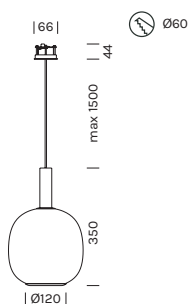

INDOOR - SUSPENSION

ASTRELLE GLOBAL

- alluminio, vetro soffiato a bocca
- colore cavo: nero

- aluminum, mouthblown glass
- cable color: black

Con rosone e driver

With canopy and driver

	M 2700K	W 3000K
Power	↑ 6.0W ↓ 9.7W	↑ 6.0W ↓ 9.7W
Nominal lumen	↑ 714.0lm ↓ 1401.0lm	↑ 724.0lm ↓ 1475.0lm
Beam angle	↑ diffused ↓ 150°	↑ diffused ↓ 150°
CRI	>90	>90
Supply	220-240V	220-240V

Item	Temperature	Canopy	Body	Glass
3021	M	-FS		-ANE 
	W			

... composed by
RS04/03 (1Pz)
3025 (1Pz)

Con rosone scorrevole e driver

With sliding canopy and driver

	M 2700K	W 3000K
Power	↑ 24.0W ↓ 38.8W	↑ 24.0W ↓ 38.8W
Nominal lumen	↑ 2856.0lm ↓ 5604.0lm	↑ 2896.0lm ↓ 5900.0lm
Beam angle	↑ diffused ↓ 150°	↑ diffused ↓ 150°
CRI	>90	>90
Supply	220-240V	220-240V

	M 2700K		W 3000K	
Power	↑6.0W	↓9.7W	↑6.0W	↓9.7W
Nominal lumen	↑714.0lm	↓1401.0lm	↑724.0lm	↓1475.0lm
Beam angle	↑diffused	↓150°	↑diffused	↓150°
CRI	>90		>90	
Supply	500mA		500mA	

Item	Temperature	Canopy	Body	Glass
3023	M	-NE		-ANE
	W			

	M 2700K		W 3000K	
Power	↑6.0W	↓9.7W	↑6.0W	↓9.7W
Nominal lumen	↑714.0lm	↓1401.0lm	↑724.0lm	↓1475.0lm
Beam angle	↑diffused	↓150°	↑diffused	↓150°
CRI	>90		>90	
Supply	500mA		500mA	

Item	Temperature	Body	Glass
3027	M	-FS	-ANE
	W		