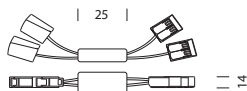

Driver in corrente in remoto 500mA

500mA remote constant current driver

Item	items powerable	Power	IP	Dimensions	Dimming
1A1858/01	1	20W	IP20	75x40x21	PUSH | DALI

Convertitore da 48Vdc a 500mA

48Vdc to 500 mA converter

Necessita di driver remoto a 48Vdc

Requires 48V remote driver

Item	items powerable
2A7900	1

Driver 48Vdc in tensione in remoto

Remote constant voltage drivers 48Vdc

Item	items powerable	Power	IP	Dimensions	Dimming
1A0633	1-3	70W	IP20	210x45x49	ON-OFF
1A0634	1-6	150W	IP20	210x45x49	ON-OFF
1A1239	1-12	240W	IP67	244x68x39	ON-OFF
1A2493	1-18	320W	IP67	252x90x44	ON-OFF

Centraline dimmerabili in remoto

Remote dimmable controllers

Item	Power	IP	Dimensions	Dimming
1A0837/48	288W	IP20	132x22x20	PUSH | DALI | 1-10V
1A0838/48	576W	IP20	164x38x25	PUSH | DALI | 0.1-10V