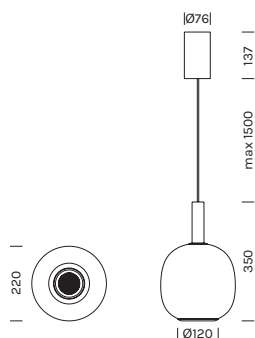

INDOOR - SUSPENSION

ASTRELLE GLOBAL

- alluminio, vetro soffiato a bocca
- colore cavo: nero

- aluminum, mouthblown glass
- cable color: black

Con rosone e driver

With canopy and driver

	M 2700K	W 3000K
Power	↑ 6.0W ↓ 9.7W	↑ 6.0W ↓ 9.7W
Nominal lumen	↑ 714.0lm ↓ 1401.0lm	↑ 724.0lm ↓ 1475.0lm
Beam angle	↑ diffused ↓ 150°	↑ diffused ↓ 150°
CRI	>90	>90
Supply	220-240V	220-240V

Item	Temperature	Canopy	Body	Glass
3021	M	-FS		-ANE 
	W			

... composed by
RS04/03 (1Pz)
3025 (1Pz)

Con rosone scorrevole e driver

With sliding canopy and driver

	M 2700K	W 3000K
Power	↑ 24.0W ↓ 38.8W	↑ 24.0W ↓ 38.8W
Nominal lumen	↑ 2856.0lm ↓ 5604.0lm	↑ 2896.0lm ↓ 5900.0lm
Beam angle	↑ diffused ↓ 150°	↑ diffused ↓ 150°
CRI	>90	>90
Supply	220-240V	220-240V

	M 2700K		W 3000K	
Power	↑6.0W	↓9.7W	↑6.0W	↓9.7W
Nominal lumen	↑714.0lm	↓1401.0lm	↑724.0lm	↓1475.0lm
Beam angle	↑diffused	↓150°	↑diffused	↓150°
CRI	>90		>90	
Supply	500mA		500mA	

Item	Temperature	Canopy	Body	Glass
3023	M	-NE		-ANE
	W			

	M 2700K		W 3000K	
Power	↑6.0W	↓9.7W	↑6.0W	↓9.7W
Nominal lumen	↑714.0lm	↓1401.0lm	↑724.0lm	↓1475.0lm
Beam angle	↑diffused	↓150°	↑diffused	↓150°
CRI	>90		>90	
Supply	500mA		500mA	

Item	Temperature	Body	Glass
3027	M	-FS	-ANE
	W		