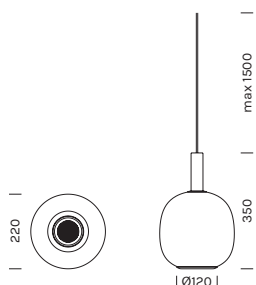

INDOOR - SUSPENSION

ASTRELLE GLOBAL

- alluminio, vetro soffiato a bocca
- colore cavo: nero

- aluminum, mouthblown glass
- cable color: black

Con rosone e driver

With canopy and driver

	M 2700K	W 3000K
Power	↑ 6.0W ↓ 9.7W	↑ 6.0W ↓ 9.7W
Nominal lumen	↑ 714.0lm ↓ 1401.0lm	↑ 724.0lm ↓ 1475.0lm
Beam angle	↑ diffused ↓ 150°	↑ diffused ↓ 150°
CRI	>90	>90
Supply	220-240V	220-240V

Item	Temperature	Canopy	Body	Glass
3021	M	-FS		-ANE 
	W			

... composed by
RS04/03 (1Pz)
3025 (1Pz)

Con rosone scorrevole e driver

With sliding canopy and driver

	M 2700K	W 3000K
Power	↑ 24.0W ↓ 38.8W	↑ 24.0W ↓ 38.8W
Nominal lumen	↑ 2856.0lm ↓ 5604.0lm	↑ 2896.0lm ↓ 5900.0lm
Beam angle	↑ diffused ↓ 150°	↑ diffused ↓ 150°
CRI	>90	>90
Supply	220-240V	220-240V

	M 2700K		W 3000K	
Power	↑6.0W	↓9.7W	↑6.0W	↓9.7W
Nominal lumen	↑714.0lm	↓1401.0lm	↑724.0lm	↓1475.0lm
Beam angle	↑diffused	↓150°	↑diffused	↓150°
CRI	>90		>90	
Supply	500mA		500mA	

Item	Temperature	Canopy	Body	Glass
3023	M	-NE		-ANE
	W			

	M 2700K		W 3000K	
Power	↑6.0W	↓9.7W	↑6.0W	↓9.7W
Nominal lumen	↑714.0lm	↓1401.0lm	↑724.0lm	↓1475.0lm
Beam angle	↑diffused	↓150°	↑diffused	↓150°
CRI	>90		>90	
Supply	500mA		500mA	

Item	Temperature	Body	Glass
3025	M	-FS	-ANE
	W		