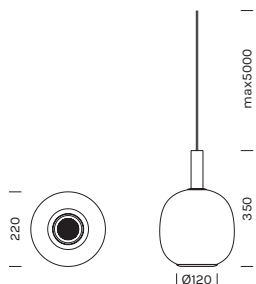

Solo corpo con cavo 5m
Body only with 5m cable

Necessita di driver remoto a 500mA oppure di convertitore da 48Vdc a 500mA più driver a 48Vdc
Requires 500mA remote driver, or 48Vdc to 500 mA converter and 48Vdc driver